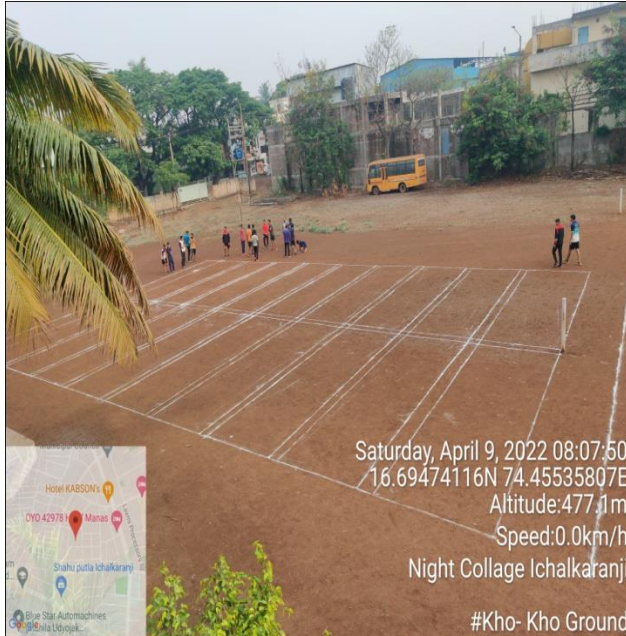

Night College of Arts and Commerce, Ichhalakarnji.